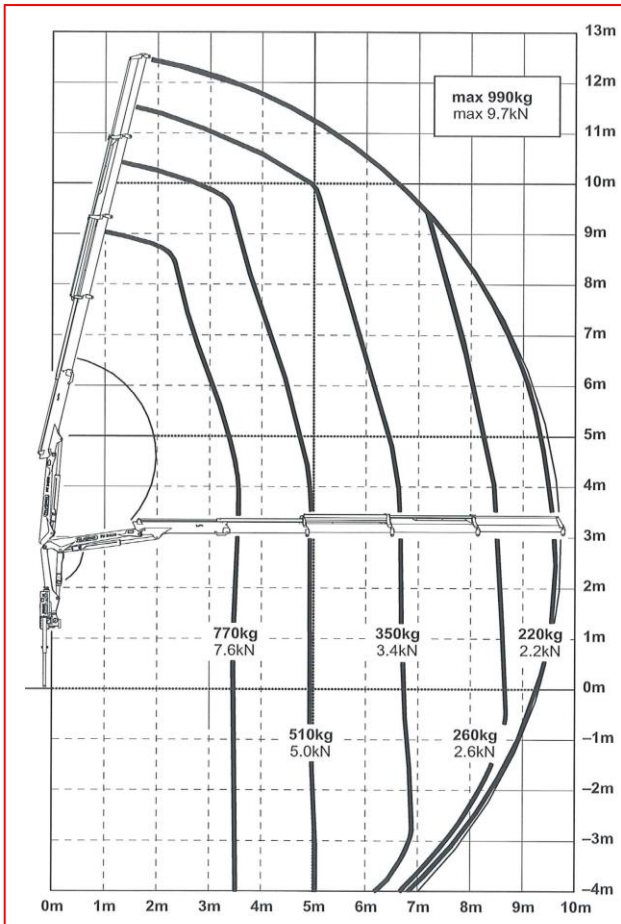

# TGT MiniCrawler/PH 12

**Palfinger crane** C 3400  
**Payload:** 990 kg  
**telescope:** hydraulical  
**working height:** 12,5 m  
**turnable:** 370°  
**Engine:** X 390 HP1 3  
**chassis broadening:**  
 from 758 to 1058 mm  
**hydraul. supports:**  
 4 Stück  
**speed:** 2,6 – 4 km/h